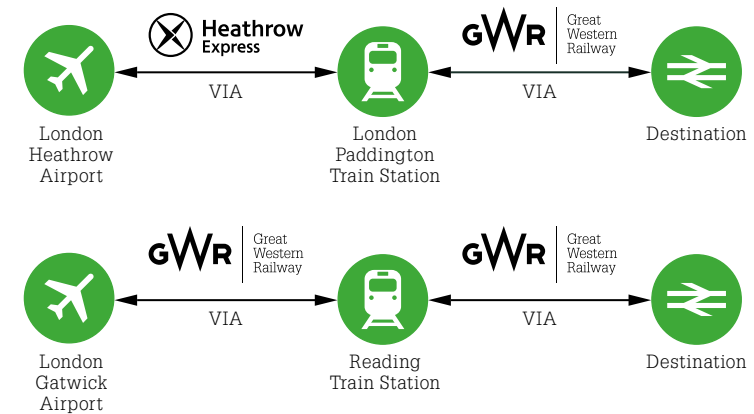

All-in-one train and plane tickets

GWR has teamed up with a host of airline operators to allow customers to book a through ticket for their entire air and rail journey. Tickets include:

- Travel on GWR trains to and from London Gatwick Airport and London Paddington
- Heathrow Express between London Heathrow Airport and London Paddington
- Flights operated by our airline partners

You can book tickets using worldwide travel agents and our airline partners' websites. Please look for 9B on GDS.

Destination	GDS Code	Destination	GDS Code
Bath Spa	OOX	Newport	XNE
Bridgwater	UBW	Oxford	OXQ
Bristol Parkway	BPR	Par	PCW
Bristol Temple Meads	TPB	Penzance	PZE
Cardiff Central	CFW	Plymouth	PLH
Castle Cary	CLC	St Austell	USX
Exeter St Davids	EXS	Swansea	SWS
Falmouth	UFM	Swindon	XWS
Gloucester	GLO	Taunton	TTY
Hereford	HFH	Worcester	UWC

How it works

Fly to or from London Heathrow or London Gatwick airports:

Some of the partners we work with include:

Aeroflot	Emirates	Royal Jordanian
Aeromexico	Ethiopian Airlines	Singapore Airlines
Air Serbia	Etihad Airways	South African Airways
ANA	Hainan Airlines	Turkish Airlines
Avianca	Kenya Airways	
Cathay Pacific	Philippine Airlines	

Contact information

For more information visit GWR.com or contact salesenquiries@gwr.com